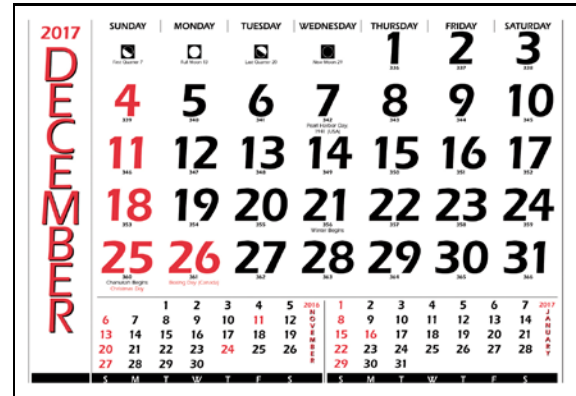

## Promotional Calendar Pad Options

Pad Style Size #7 (13 1/2" x 9 3/8")

Choose one of the following styles for your promotional calendar. Exclusions apply.

### Regular Full

- Features traditional year, December to December
- White background with black and red print
- Current month name on left. Previous month and next month preview on bottom.
- Not available for items: 10878-10853, 10878-10857 or 10878-10876

### Scheduler Full

- Features traditional year, December to December
- Includes days elapsed and days remaining
- Days have space for memos/notes
- White background with black and red print
- Current month name on top. Previous month and next month preview on top.